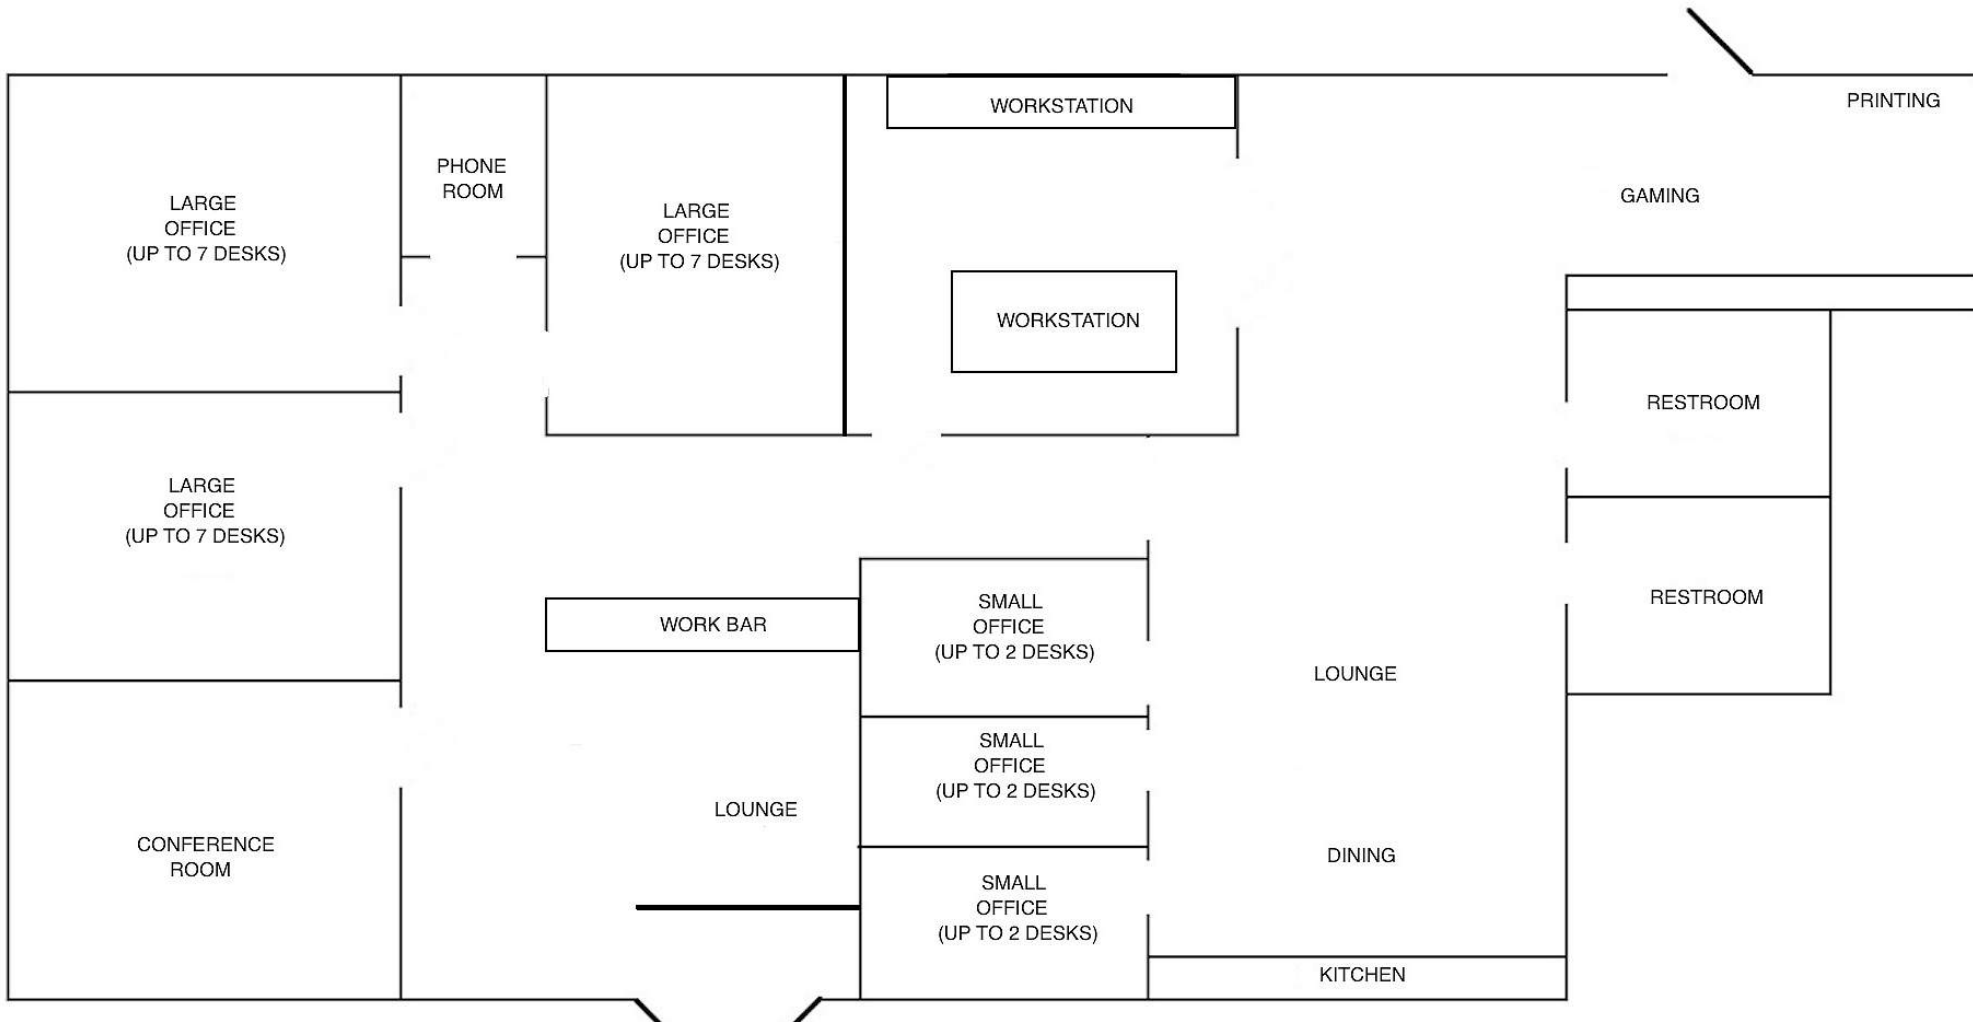

HATCH STUDIOS

A BOUTIQUE COWORKING SPACE

SPECIFICATIONS

CATERING TO TECH & ENTERTAINMENT

MONTH-TO-MONTH FLEXIBILITY

18' CEILINGS & EXPOSED BRICK WALLS

OVERSIZED WINDOWS & CONCRETE FLOORS

3 LARGE OFFICES (4-7 PERSON)

3 SMALL OFFICES (1-2 PERSON)

2 COMMUNITY LOUNGES

1 LARGE COMMUNITY WORK BAR

1 EIGHT PERSON CONFERENCE ROOM

1 PHONE ROOM

MODERN KITCHEN

SHUFFLEBOARD

2 RESTROOMS

FREE COFFEE, TEA, ZICO COCONUT
WATER, YERBA MATE & SNACKS
COPIER/SCANNER/PRINTER
DOG FRIENDLY
ON-SITE PARKING (EXTRA COST)

MEMBERSHIPS

FLEX & LONG TERM

DAY PASS: \$45
9AM-5PM, M-F

| | 24/7 ACCESS & ALL FACILITY AMENITIES | DEDICATED DESK & LOCKED FILING CABINET | PRIVATE | CONFERENCE ROOM HOURS PER MONTH | 1 MO | 3 MO | 6 MO |
|---------------------------------------|--------------------------------------|--|---------|---------------------------------|---------|---------|---------|
| COMMUNITY | ✓ | | | 2 HOURS | \$345 | \$325 | \$295 |
| WORKSTATION | ✓ | ✓ | | 3 HOURS | \$595 | \$575 | \$545 |
| SMALL OFFICE 1-2 PERSON | ✓ | ✓ | ✓ | 4 HOURS | \$1500 | \$1450 | \$1400 |
| LARGE OFFICE UP TO 7 PEOPLE | ✓ | ✓ | ✓ | 6 HOURS | INQUIRE | INQUIRE | \$3300+ |
| EVENING | 6PM-9AM | | | 2 HOURS 6PM-9AM | \$200 | \$175 | \$150 |